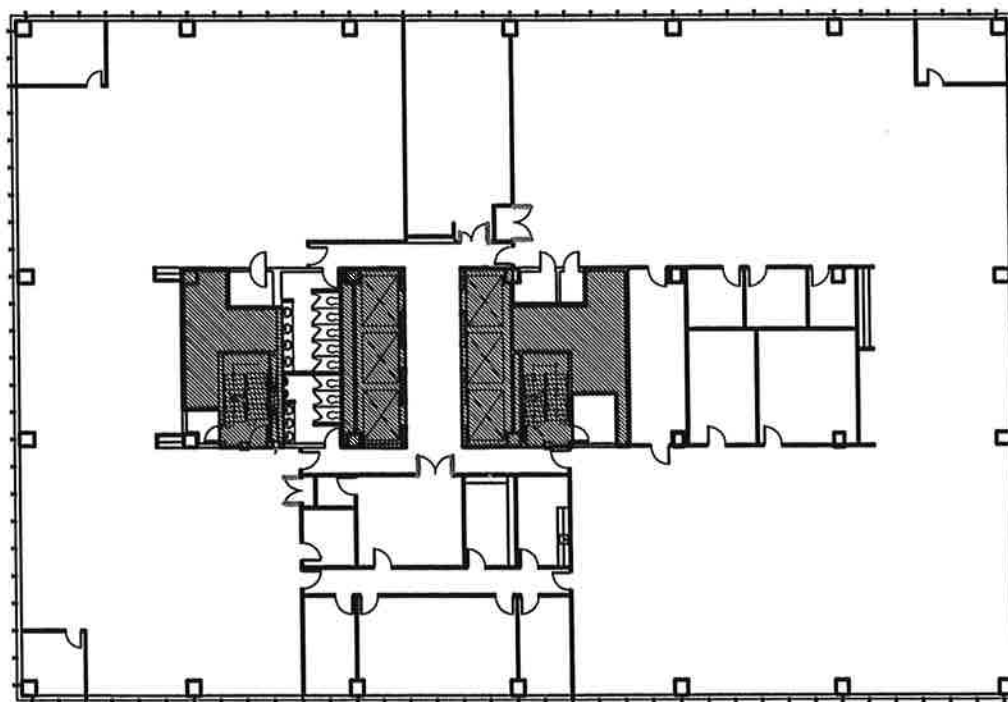

SUITE

19 532 P.I.C.A

2000

19 532 SQ.FT

AS BUILT PLAN

630 RENÉ-LÉVESQUE O.

REDBOURNE