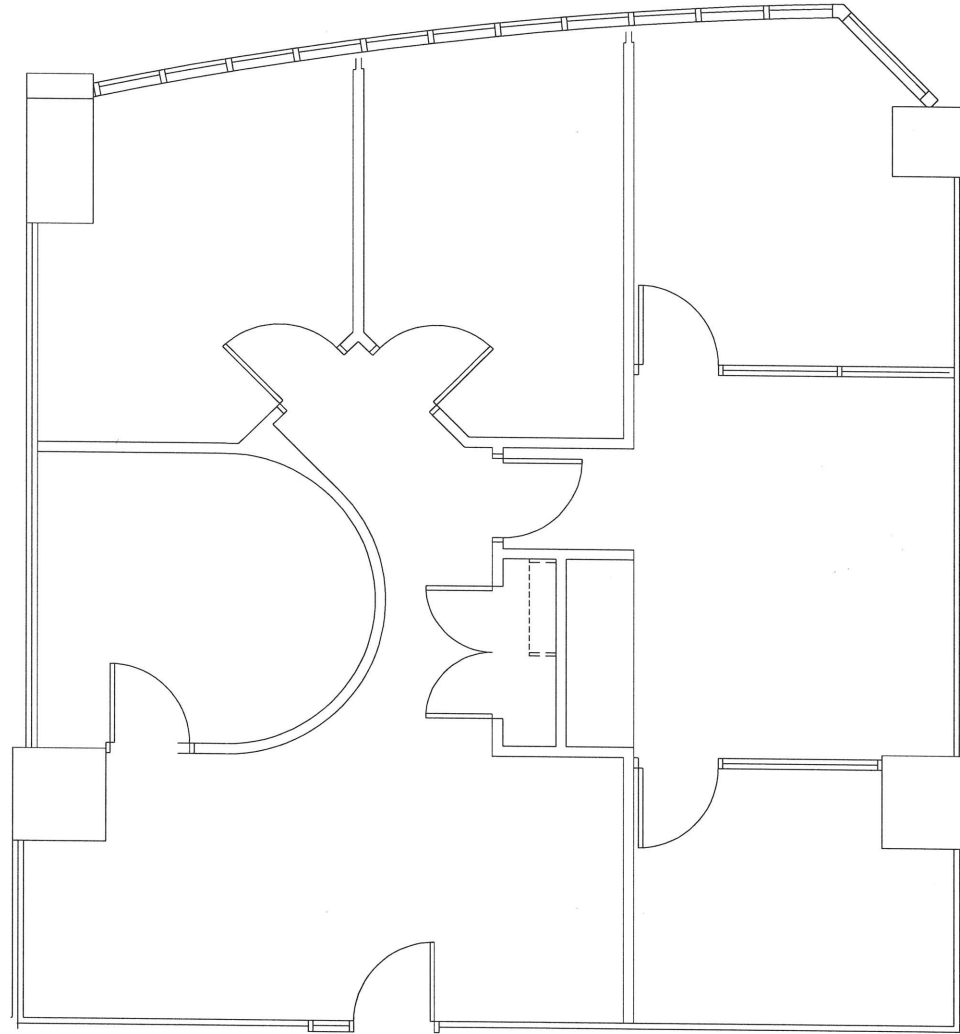

SUITE

1 587 pl. ca.

830

1,587 sq. ft.

*
STE-CATHERINE
MANSFIELD

MCGILL COLLEGE

DE MAISONNEUVE

AS BUILT PLAN

1 800 MCGILL COLLEGE
PLACE MONTREAL TRUST

REDBOURNE